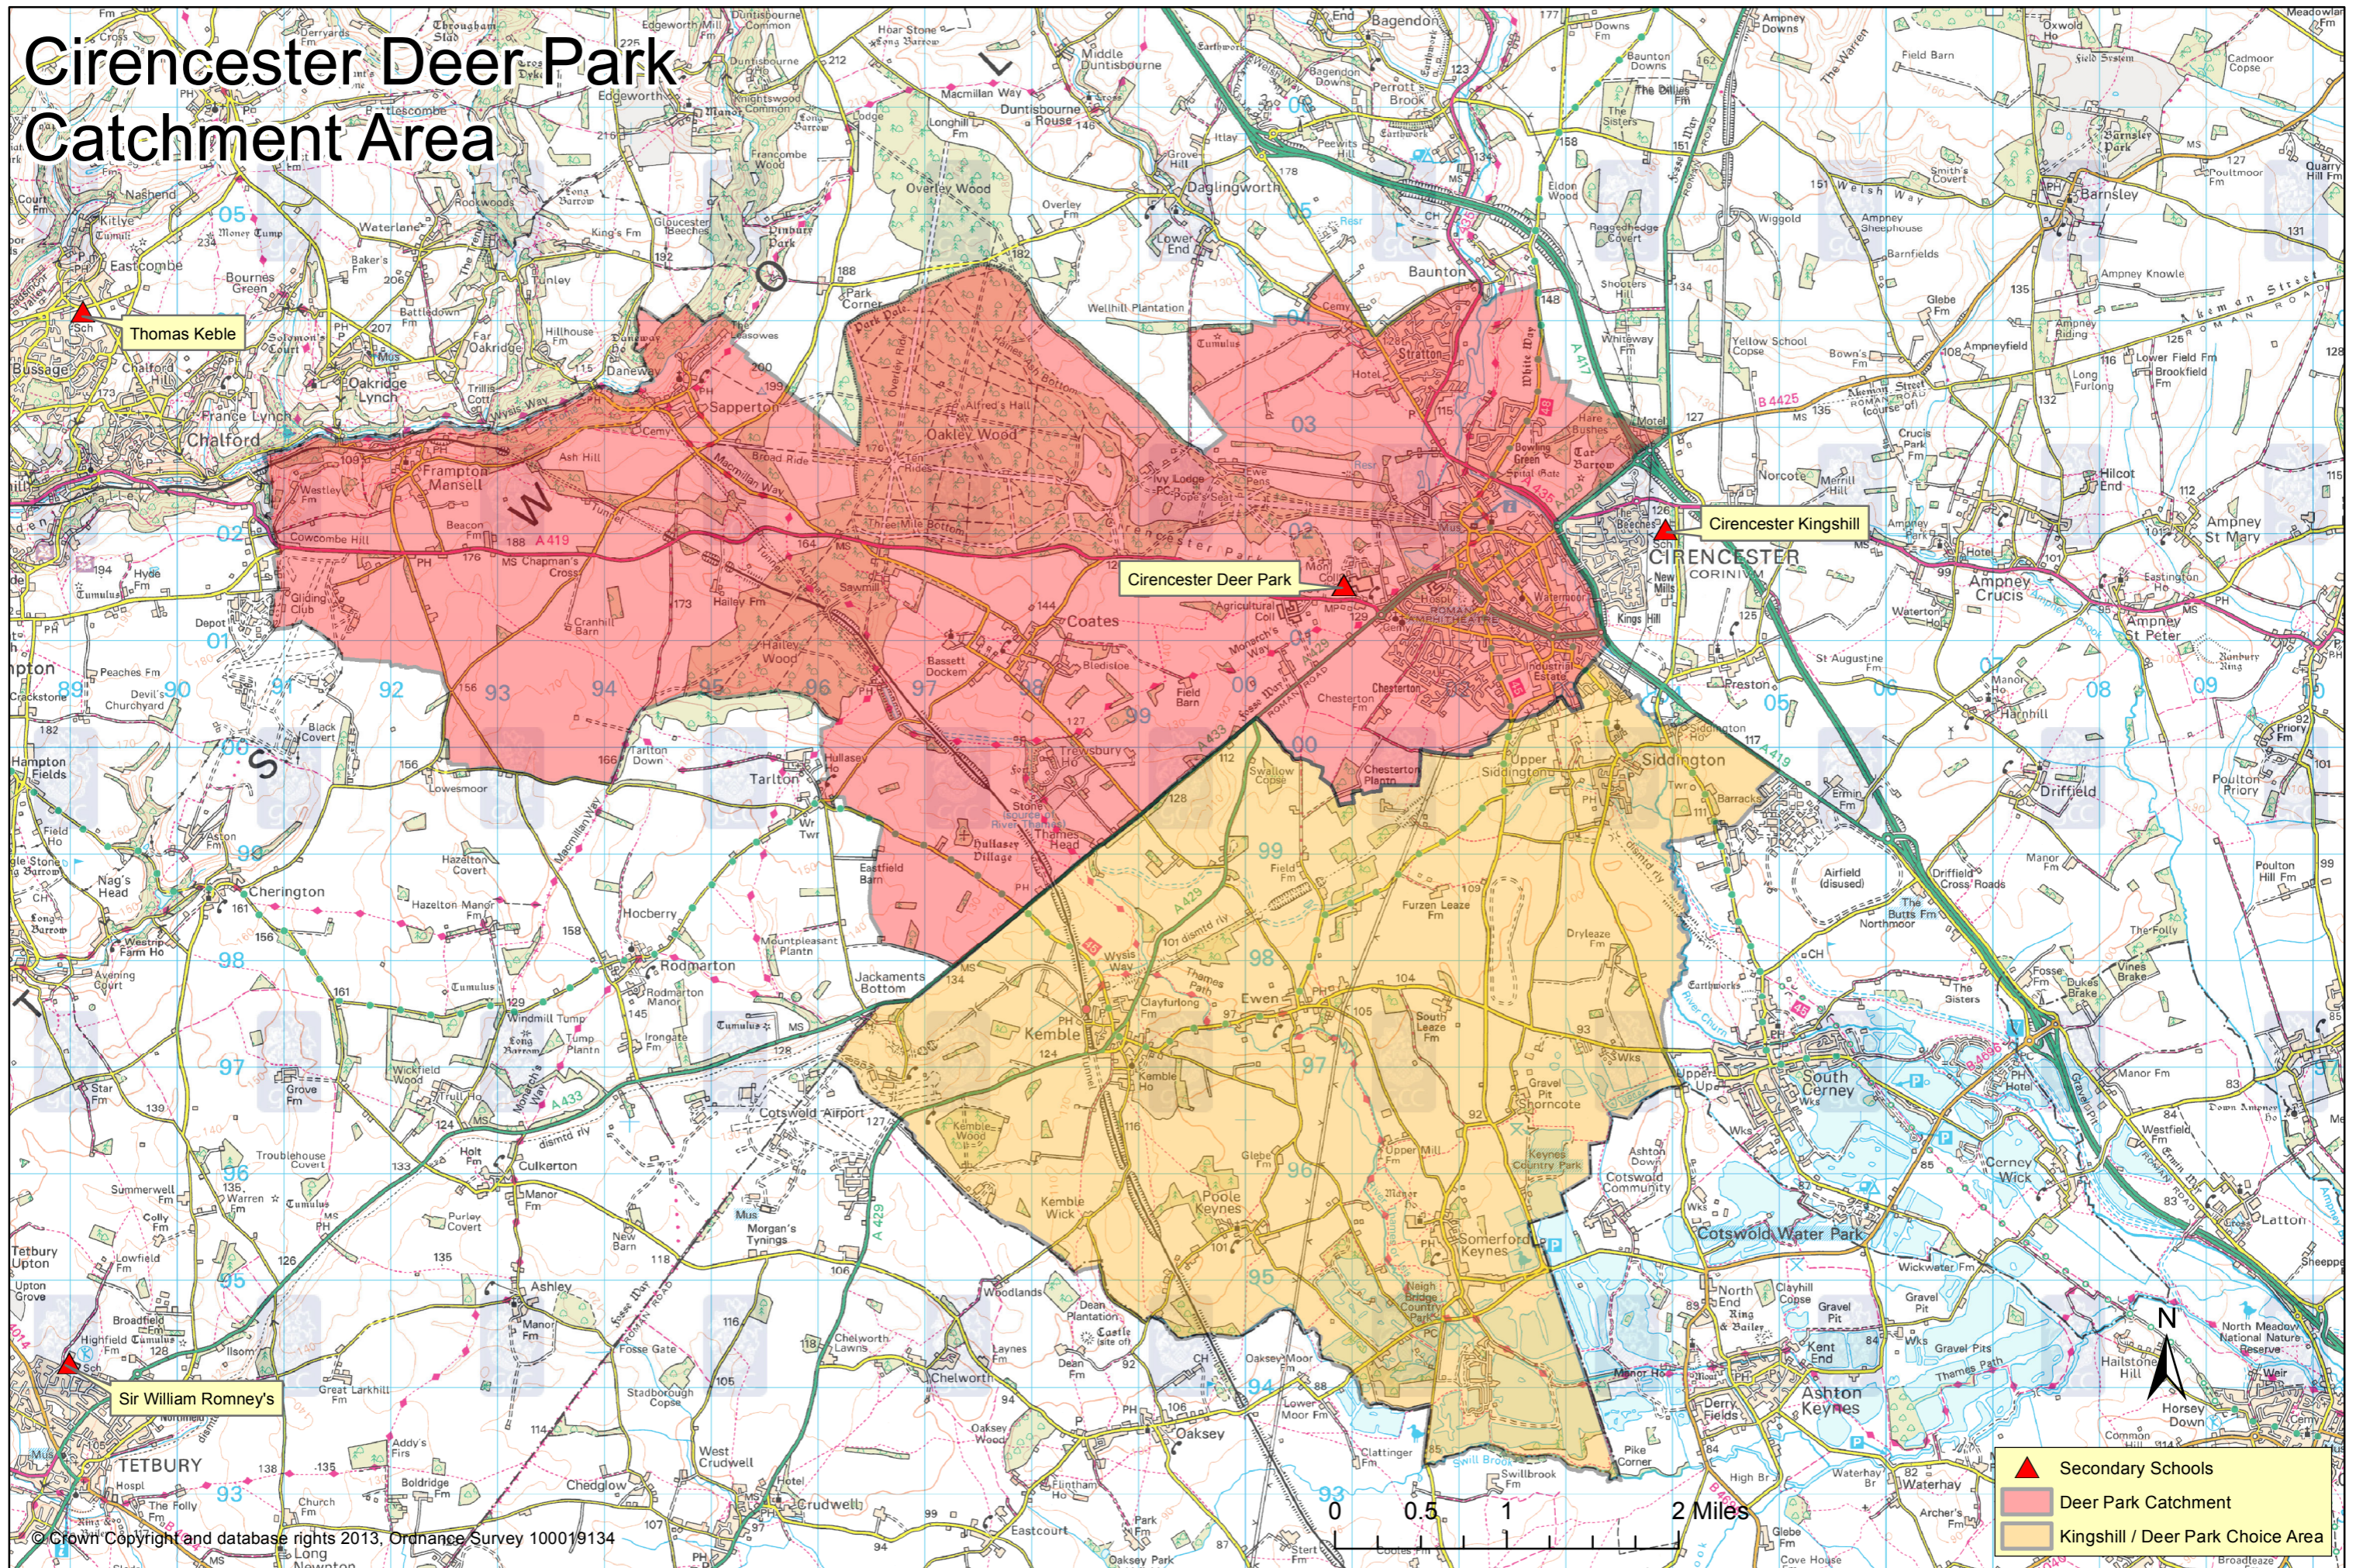

# Cirencester Deer Park Catchment Area

© Crown Copyright and database rights 2013, Ordnance Survey 100019134

DATE: 09 Feb 2015

SCALE: 1:54,949

You are not permitted to copy, sub-license, distribute or sell any of this data to third parties in any form